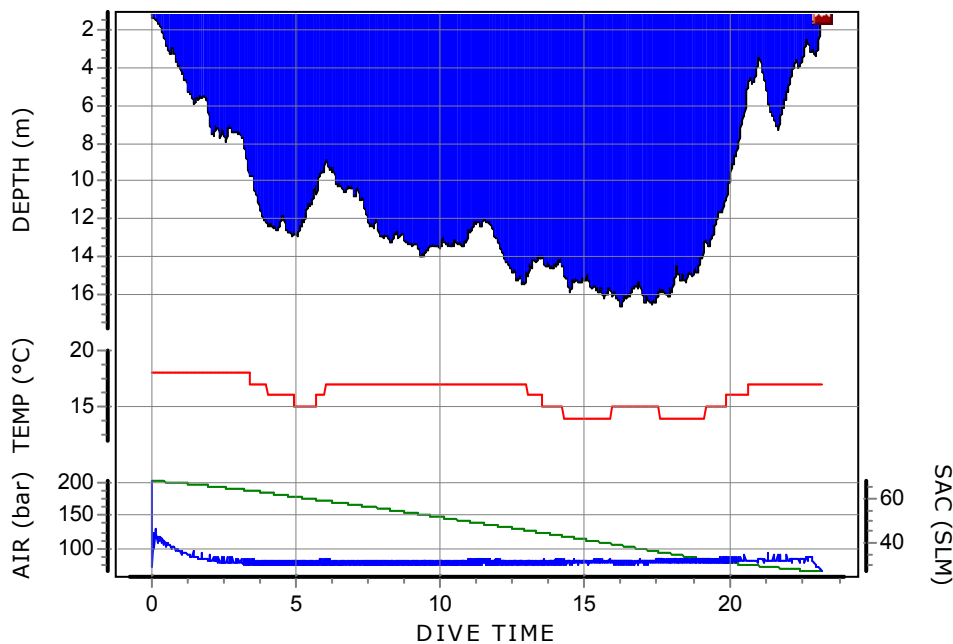

32. 19-08-2007 Lillebaelt

Lillebaelt

Den gamle bro

Information from dive computer

Other information

Dive no.	32
Start time	19-08-2007 12:33:15
End time	19-08-2007 12:56:15
Dive time	00:23.00
Max depth	16.6 m
DC Dive no.	2
Surface Interval	01:41.00
ID no.	72101106
Personal info	knuspar@knuspar.dk
Model	D6
Sampling Rate	1 sec
Altitude mode	A0
Personal settings	P0
Dive type	Air
Alarms Recorded	1
Oxygen Percent	21%
OLF	2 %

Weather	
Visibility	
Weight used	12 kg
Temperatures	
Start of dive	18 °C
Max depth	15 °C
End of dive	17 °C
Buddy	
Boat name	
Dive Master	Lene
Custom 1	
Custom 2	
Custom 3	
Custom 4	
Custom 5	
Dive gear	

Dive manually added	No
Tissue pressures invalid	No
Cylinder size	12 liters
Working pressure	300 bar
Cylinder pressure	
Start	202 bar
End	67 bar
Average depth	11.1 m
SAC Rate	28,8 SLM
Air used	
Pressure used	135 bar
Rate used	5,9 bar/min
Volume gas used	1473,9 liters

Tissue saturation on start

Tissue saturation on end

Notes