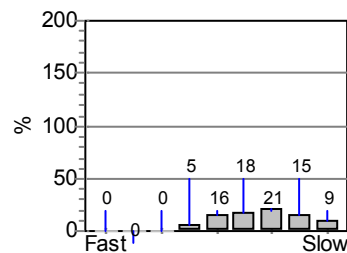

Tissue saturation on start