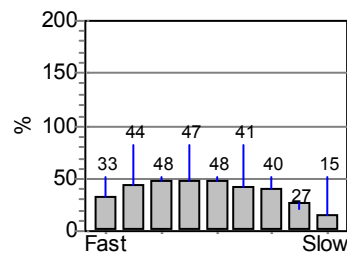

Tissue saturation on end